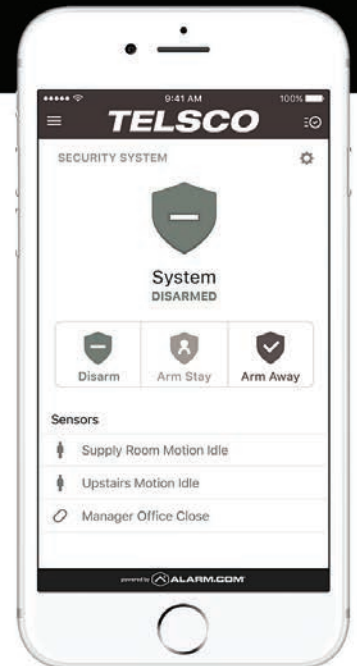

Kensington Bingo

Wednesday January 15, 2025
Thursday February 27, 2025

If you are able to lend a hand, please visit

delwood.ca/volunteer
or email hall@delwood.ca

Your contributions are invaluable!

TELSCO

SECURITY • FIRE • VIDEO • ACCESS

Protecting our Community Since 1970

Smart Security for your Home and Business

- ✓ Alarm Systems
- ✓ Video Cameras
- ✓ Video Doorbells
- ✓ Home Automation
- ✓ Monitored Smoke & CO Detectors
- ✓ Flood, Freeze & Sump Monitoring
- ✓ Edmonton Monitoring Centre
- ✓ For New or Existing Security Systems